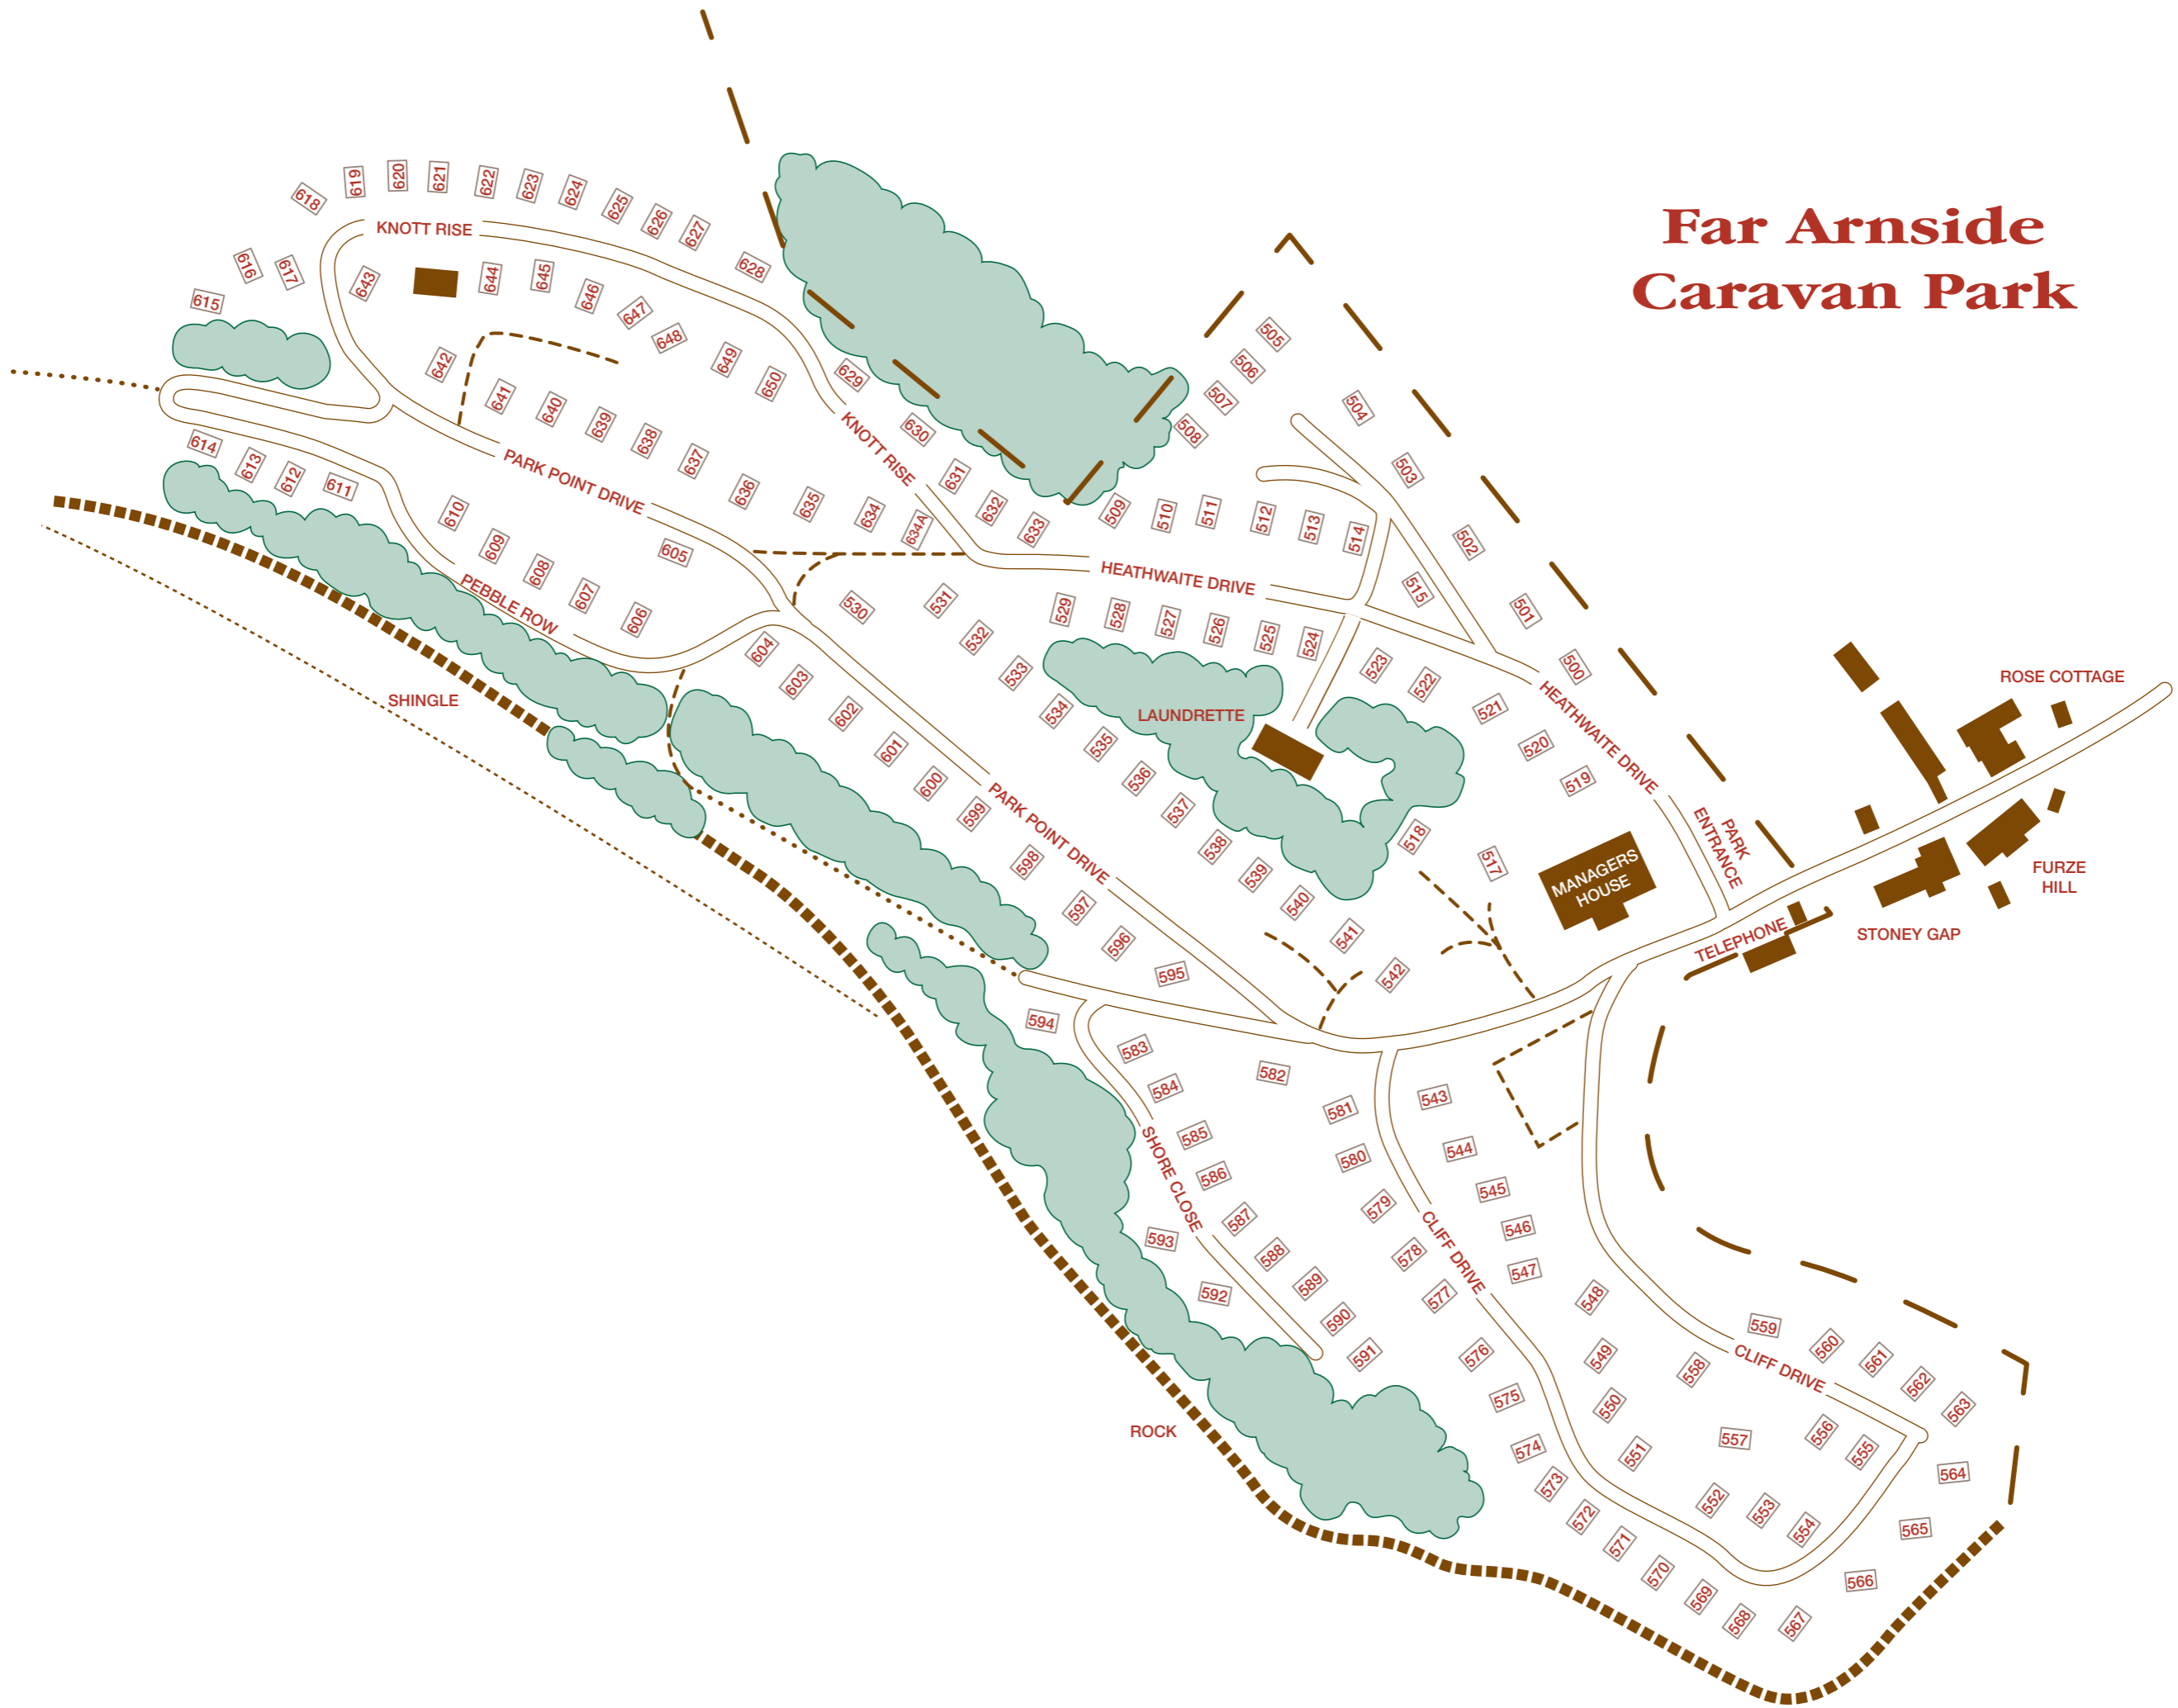

Far Arnside Caravan Park

KNOTT RISE

PARK POINT DRIVE

PEBBLE ROW

SHINGLE

KNOTT RISE

HEATHWAITE DRIVE

PARK POINT DRIVE

LAUNDRETTE

MANAGERS HOUSE

TELEPHONE

PARK ENTRANCE

HEATHWAITE DRIVE

SHORE CLOSE

CLIFF DRIVE

CLIFF DRIVE

ROCK

ROSE COTTAGE

FURZE HILL

STONEY GAP